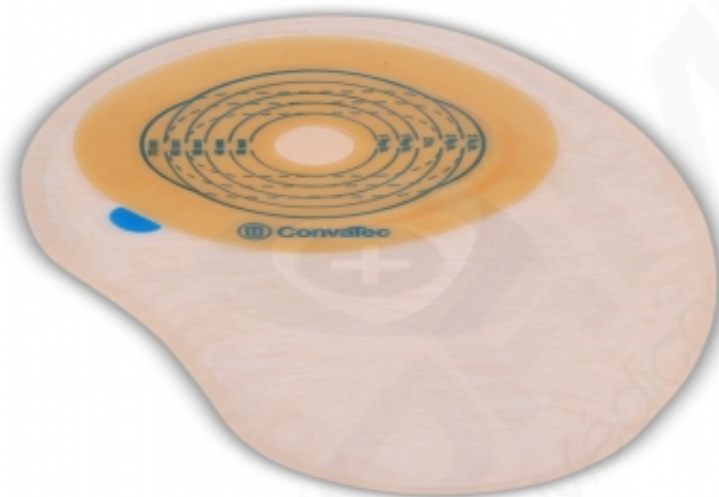

ESTEEM COLOSTOMY POUCH 1 PIECE BIG CLOSED OPAQUE

MAIN SPECIFICATIONS

- The one-piece system that's gentle on the skin, while remaining secure and easy to use.
- Flexible and discreet, the Esteem one-piece system is the all-in-one solution that combines the skin barrier and a pouch in a single unit, allowing for a simple, secure and comfortable experience.
- The Esteem pouching system offers the latest technologies from ConvaTec including: A state-of-the-art filter with anti-clogging film layer; Soft and quiet materials ConvaTec's latest pouches and advanced adhesives offer security, comfort and discretion

Code	Description	Selling unit
404727	ESTEEM 1 PIECE BIG CLOSED OPAQUE 70 MM	CX.30
404726	ESTEEM 1 PIECE BIG CLOSED OPAQUE 60 MM	CX.30
404725	ESTEEM 1 PIECE BIG CLOSED OPAQUE 50 MM	CX. 30
404724	ESTEEM 1 PIECE BIG CLOSED OPAQUE 40 MM	CX. 30
404723	ESTEEM 1 PIECE BIG CLOSED OPAQUE 30 MM	CX. 30

404722	ESTEEM 1 PIECE BIG CLOSED OPAQUE 25 MM	CX. 30
404721	ESTEEM 1 PIECE BIG CLOSED OPAQUE 20/70 MM	CX. 30