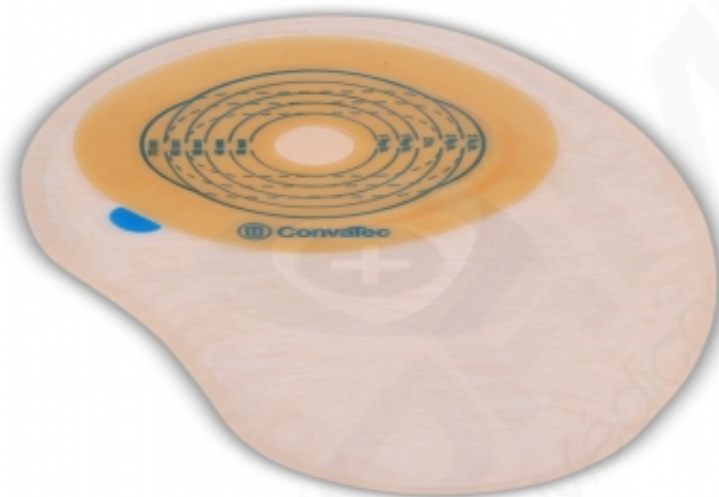

ESTEEM COLOSTOMY POUCH 1 PIECE BIG CLOSED OPAQUE

MAIN SPECIFICATIONS

- The one-piece system that's gentle on the skin, while remaining secure and easy to use.
- Flexible and discreet, the Esteem one-piece system is the all-in-one solution that combines the skin barrier and a pouch in a single unit, allowing for a simple, secure and comfortable experience.
- The Esteem pouching system offers the latest technologies from ConvaTec including: A state-of-the-art filter with anti-clogging film layer; Soft and quiet materials ConvaTec's latest pouches and advanced adhesives offer security, comfort and discretion

Code	Description	Selling unit
404727	ESTEEM 1 PIECE BIG CLOSED OPAQUE 70 MM	CX.30
404726	ESTEEM 1 PIECE BIG CLOSED OPAQUE 60 MM	CX.30
404725	ESTEEM 1 PIECE BIG CLOSED OPAQUE 50 MM	CX. 30
404724	ESTEEM 1 PIECE BIG CLOSED OPAQUE 40 MM	CX. 30
404723	ESTEEM 1 PIECE BIG CLOSED OPAQUE 30 MM	CX. 30

404722	ESTEEM 1 PIECE BIG CLOSED OPAQUE 25 MM	CX. 30
--------	--	--------

404721	ESTEEM 1 PIECE BIG CLOSED OPAQUE 20/70 MM	CX. 30
--------	---	--------
