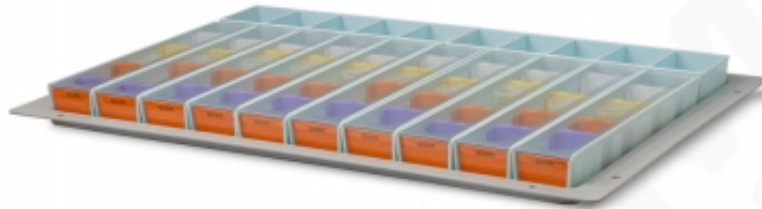

# LARGE ISO TRAY WITH 10 MODULES

## MAIN SPECIFICATIONS

- ISO tray with 10 modules (BLP-6050) and two BIN-03;
- Includes: 1 Tray-6040; 10 BLP-6050; 2 BIN-03;
- Dimensions: 600 x 400 x 45 mm

Code	Description	Selling unit
BLP-6200	LARGE ISO TRAY WIH 10 MODULES	CX. 1