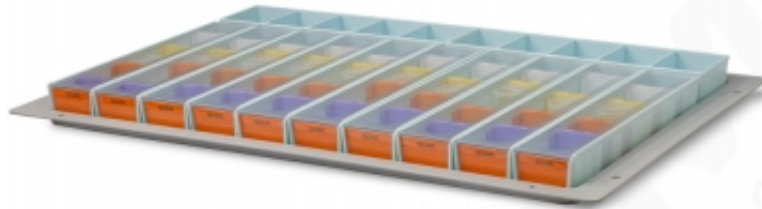

LARGE ISO TRAY WITH 10 MODULES

MAIN SPECIFICATIONS

- ISO tray with 10 modules (BLP-6050) and two BIN-03;
- Includes: 1 Tray-6040; 10 BLP-6050; 2 BIN-03;
- Dimensions: 600 x 400 x 45 mm

Code	Description	Selling unit
BLP-6200	LARGE ISO TRAY WITH 10 MODULES	CX. 1