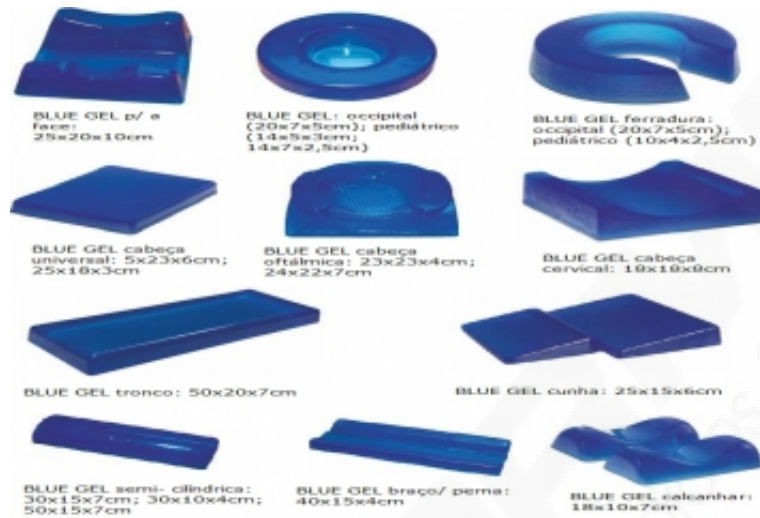

BLUE GEL SEATS

MAIN SPECIFICATIONS

- The BLUE GEL seat helps to distribute the pressure on the skin, decreasing the risk of pressure sores because it moves with the users, not against them;
- Made of polymer gel, does not drip, does not contain latex, plasticizers or silicones, common causes of allergic reactions;
- Washable and disinfected;
- Suitable for hospital environment;
- The seats also have washable covers and disinfected;
- The top in velor, pleasant to the touch and anti-slip base.
- Models:
 - BLUE GEL for the face: 25x20x10cm;
 - BLUE GEL: occipital (20x7x5cm); pediatric (14x5x3cm; 14x7x2,5cm);
 - BLUE GEL horseshoe shape: occipital (20x7x5cm); pediatric (10x4x2,5cm);
 - BLUE GEL universal head: 25x23x6cm; 25x18x3cm;
 - BLUE GEL ophthalmic head: 23x23x4cm; 24x22x7cm;
 - BLUE GEL cervical head: 18x18x8cm;
 -