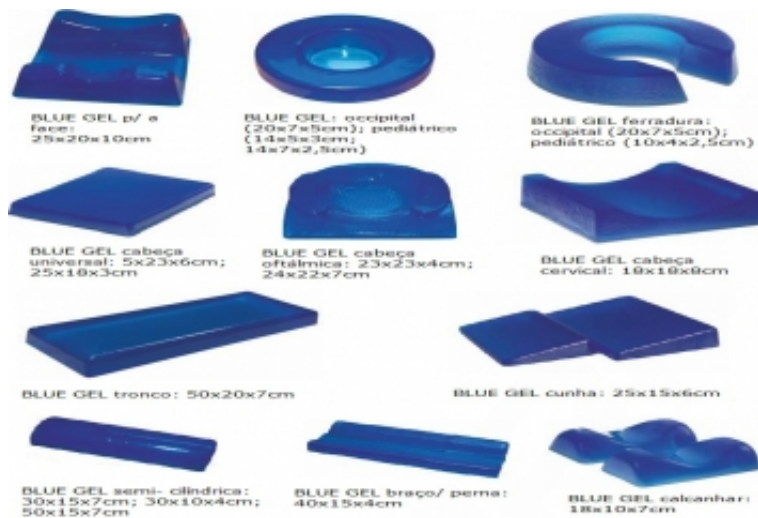

### MAIN SPECIFICATIONS

- The BLUE GEL seat helps to distribute the pressure on the skin, decreasing the risk of pressure sores because it moves with the users, not against them;
- Made of polymer gel, does not drip, does not contain latex, plasticizers or silicones, common causes of allergic reactions;
- Washable and disinfected;
- Suitable for hospital environment;
- The seats also have washable covers and disinfected;
- The top in velor, pleasant to the touch and anti-slip base.
- Models:
  - BLUE GEL for the face: 25x20x10cm;
  - BLUE GEL: occipital (20x7x5cm); pediatric (14x5x3cm; 14x7x2,5cm);
  - BLUE GEL horseshoe shape: occipital (20x7x5cm); pediatric (10x4x2,5cm);
  - BLUE GEL universal head: 25x23x6cm; 25x18x3cm;
  - BLUE GEL oftalmic head: 23x23x4cm; 24x22x7cm;
  - BLUE GEL cervical head: 18x18x8cm;
  -